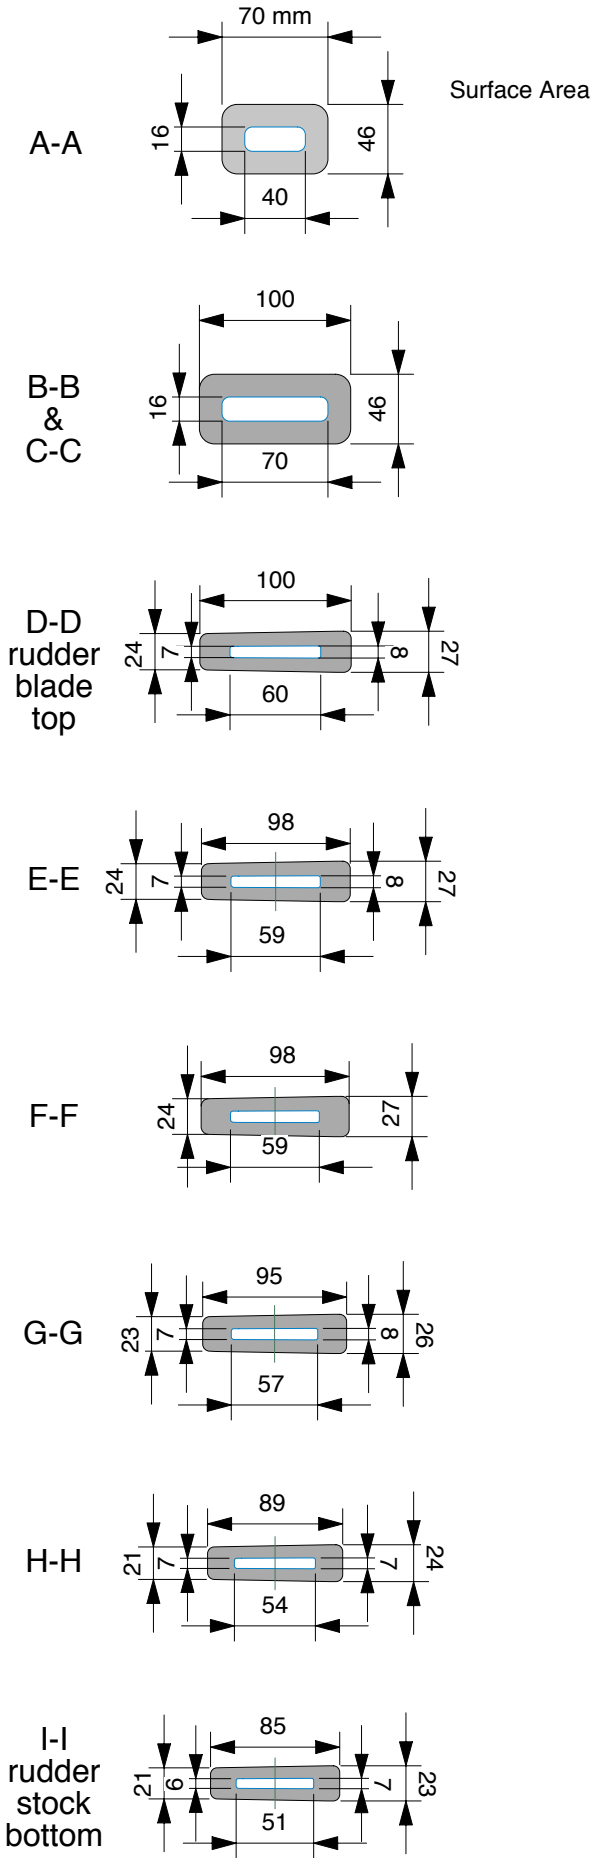

Rudder Stock DIM

SocialPathe Final version

scale 1:5