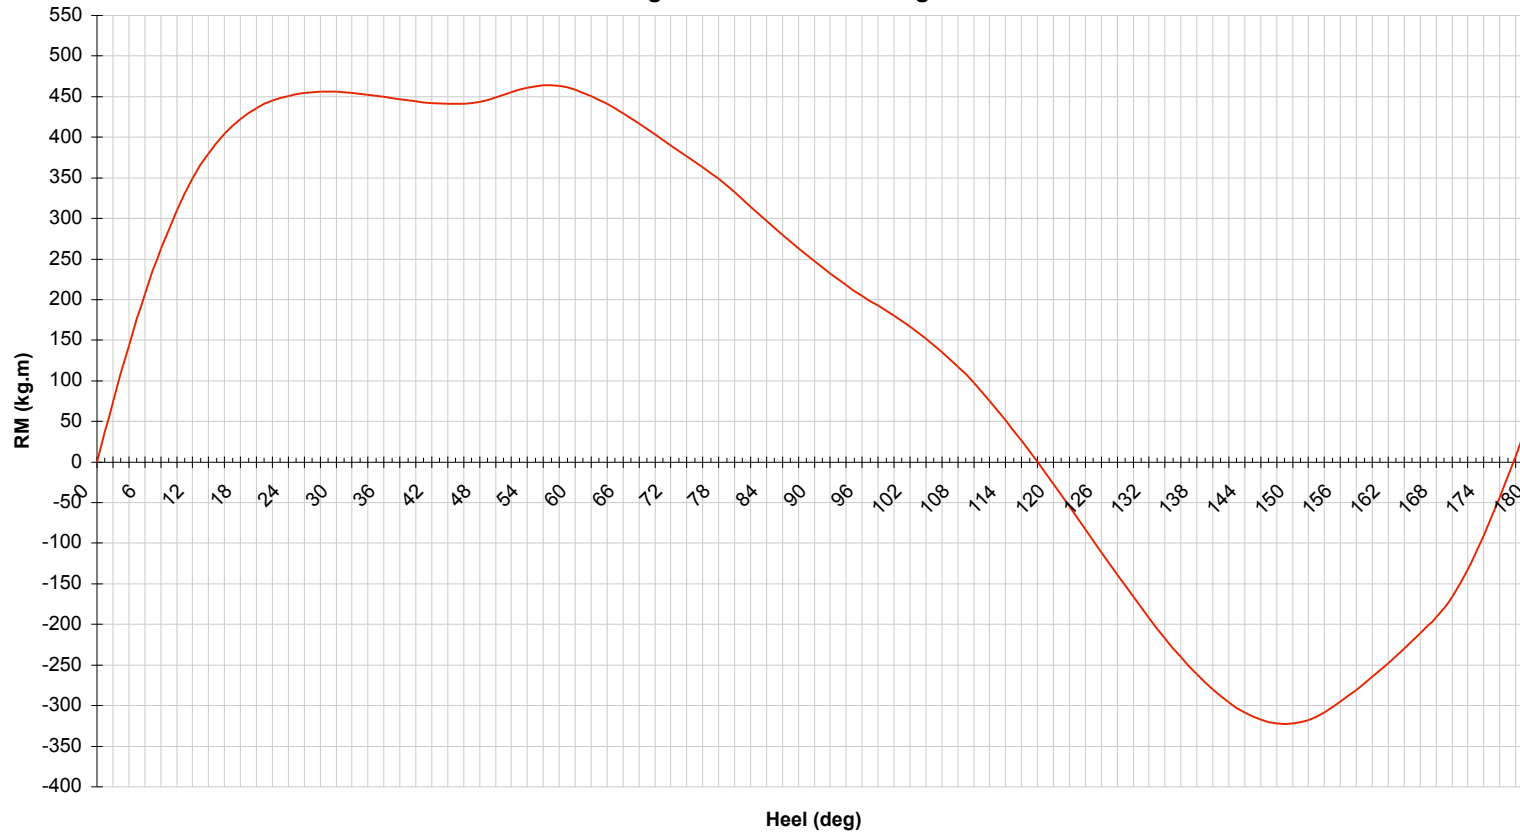

Sailing Righting Moments
CASE 1 150 Kg Fixed Ballast & 500 Kg Water Ballast

**Sailing Righting Moments
CASE 2 150 Kg Fixed Ballast & 150 Kg Water Ballast**