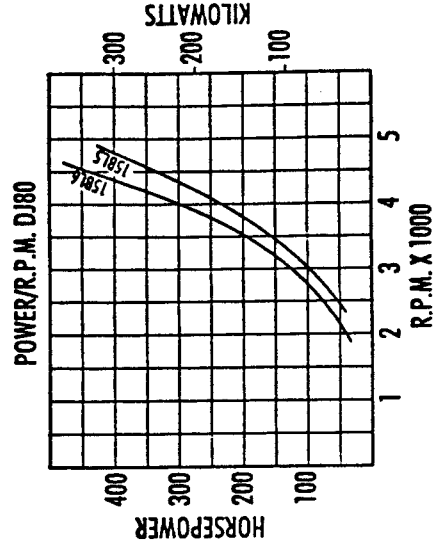

TWIN DISC TDJ80

Impeller Diameter:	203mm
Number of Stages:	1
Impeller:	Mn. Br. or Stainless Steel
Nozzle Diameter:	95-108mm
Mounting:	Outboard (Transom)
Transom Mounting Angle:	Any Angle
Rotation:	Counter-clockwise (looking forward)
Standard Coupling Flange:	1410 (Hardy Spicer)
Corrosion Protection:	Cathodic with Anodes
Weight:	53Kg