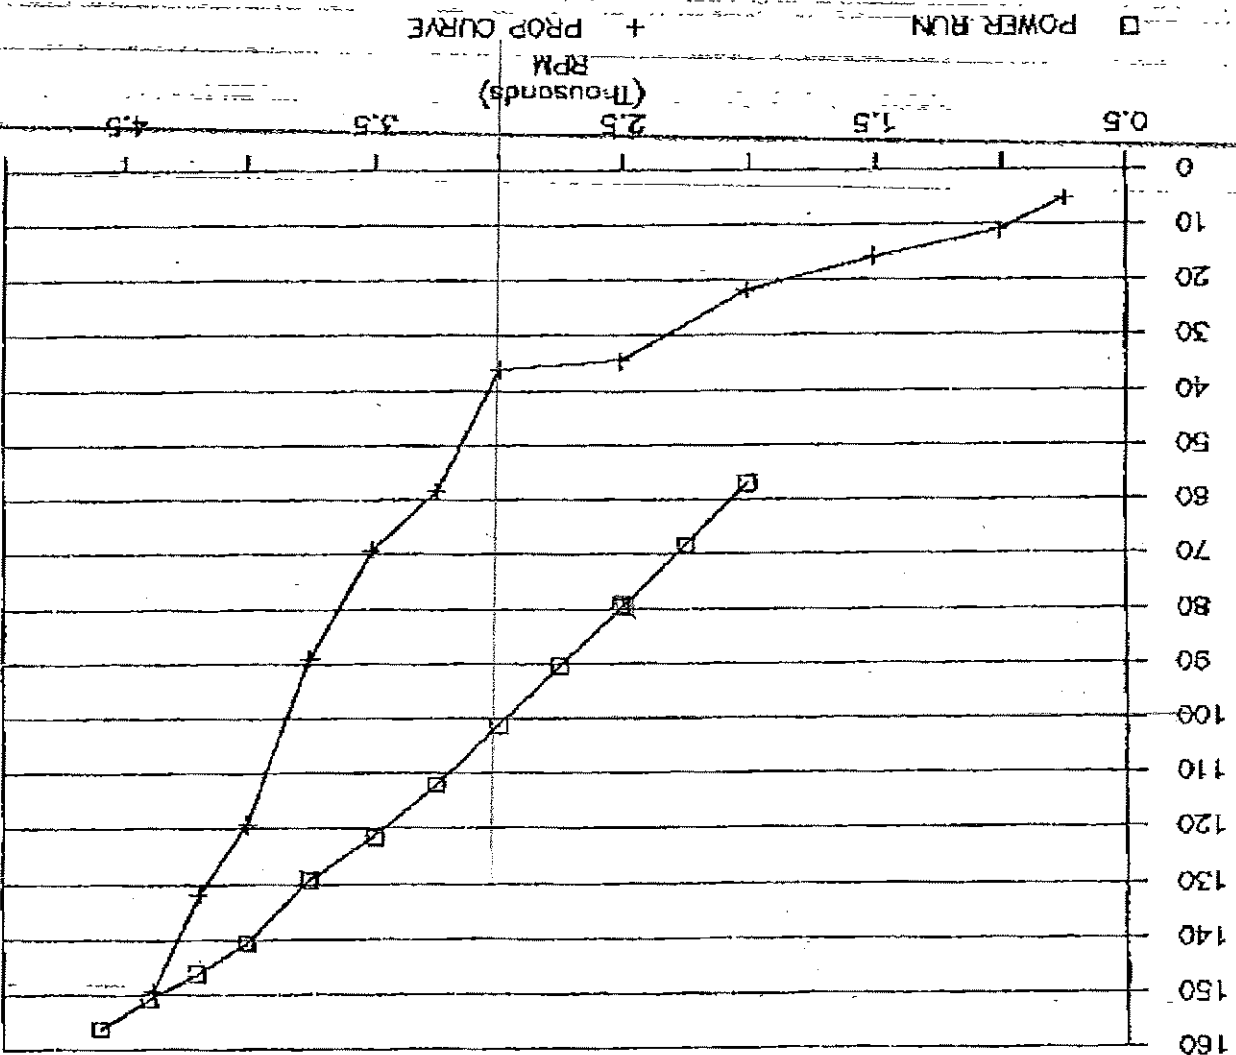

HORSEPOWER

HORSE POWER VS RPM
454 XL HP PRODUCTION ENGINE DATA
Carb, Std.

454 XL HP PRODUCTION ENGINE DATA

TORQUE VS RPM

TORQUE

4.5 FE
100

FUEL CONSUMPTION LBS/HR

454 XL HP PRODUCTION ENGINE DATA

FUEL FLOW VS RPM

CRAB