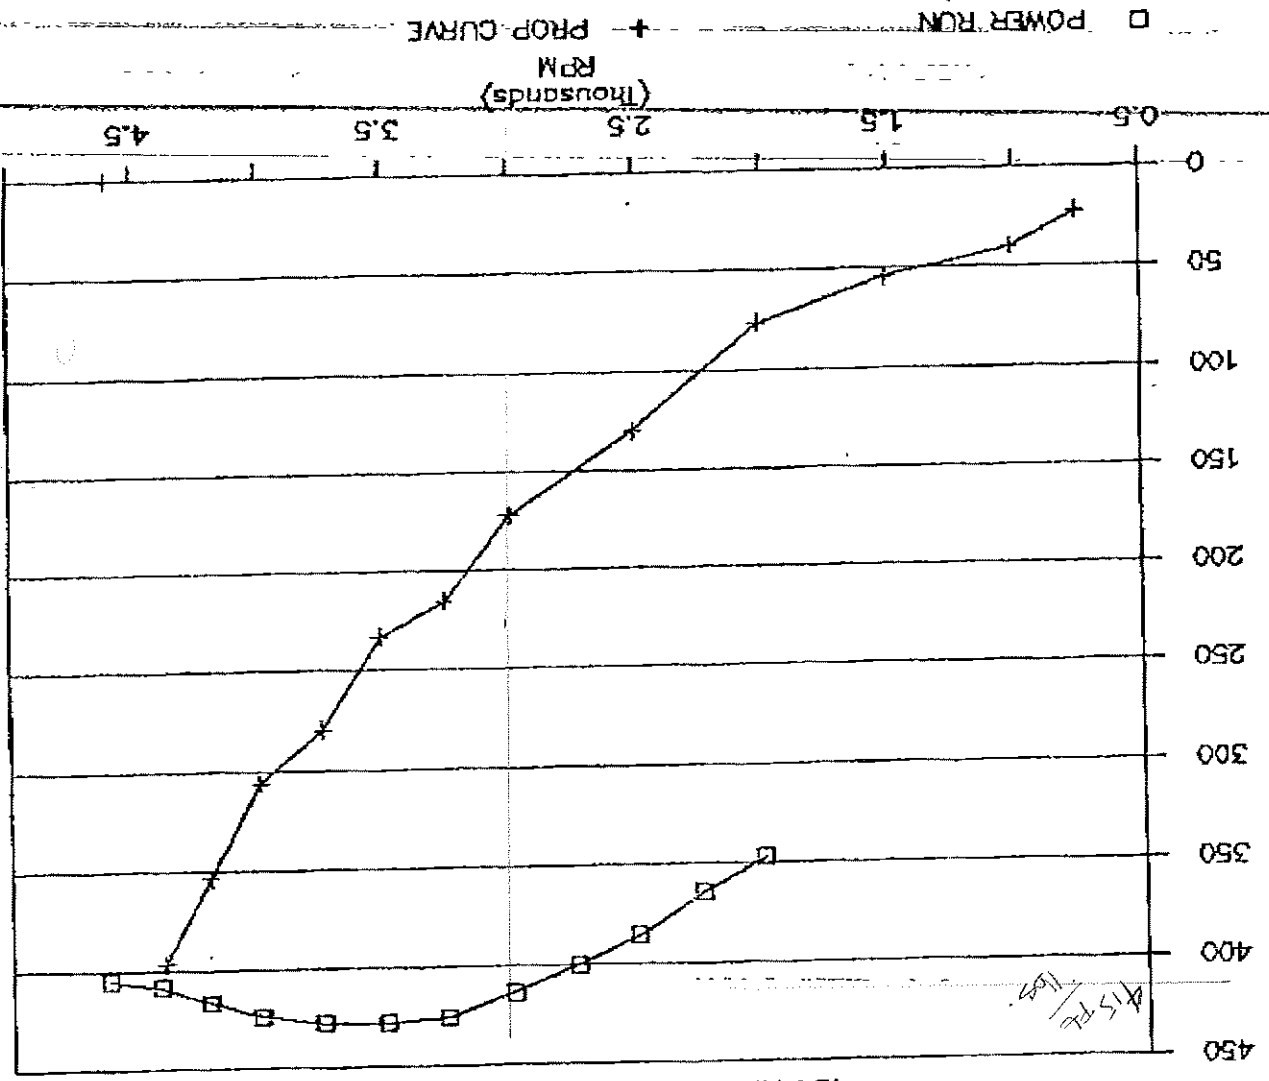

HORSEPOWER

HORSE POWER VS RPM
454 XL HP PRODUCTION ENGINE DATA
Carb, Std.

454 XL HP PRODUCTION ENGINE DATA

TORQUE VS RPM

TORQUE

4.5 FE
100

FUEL CONSUMPTION LBS/HR

454 XL HP PRODUCTION ENGINE DATA

FUEL FLOW VS RPM

CRAB