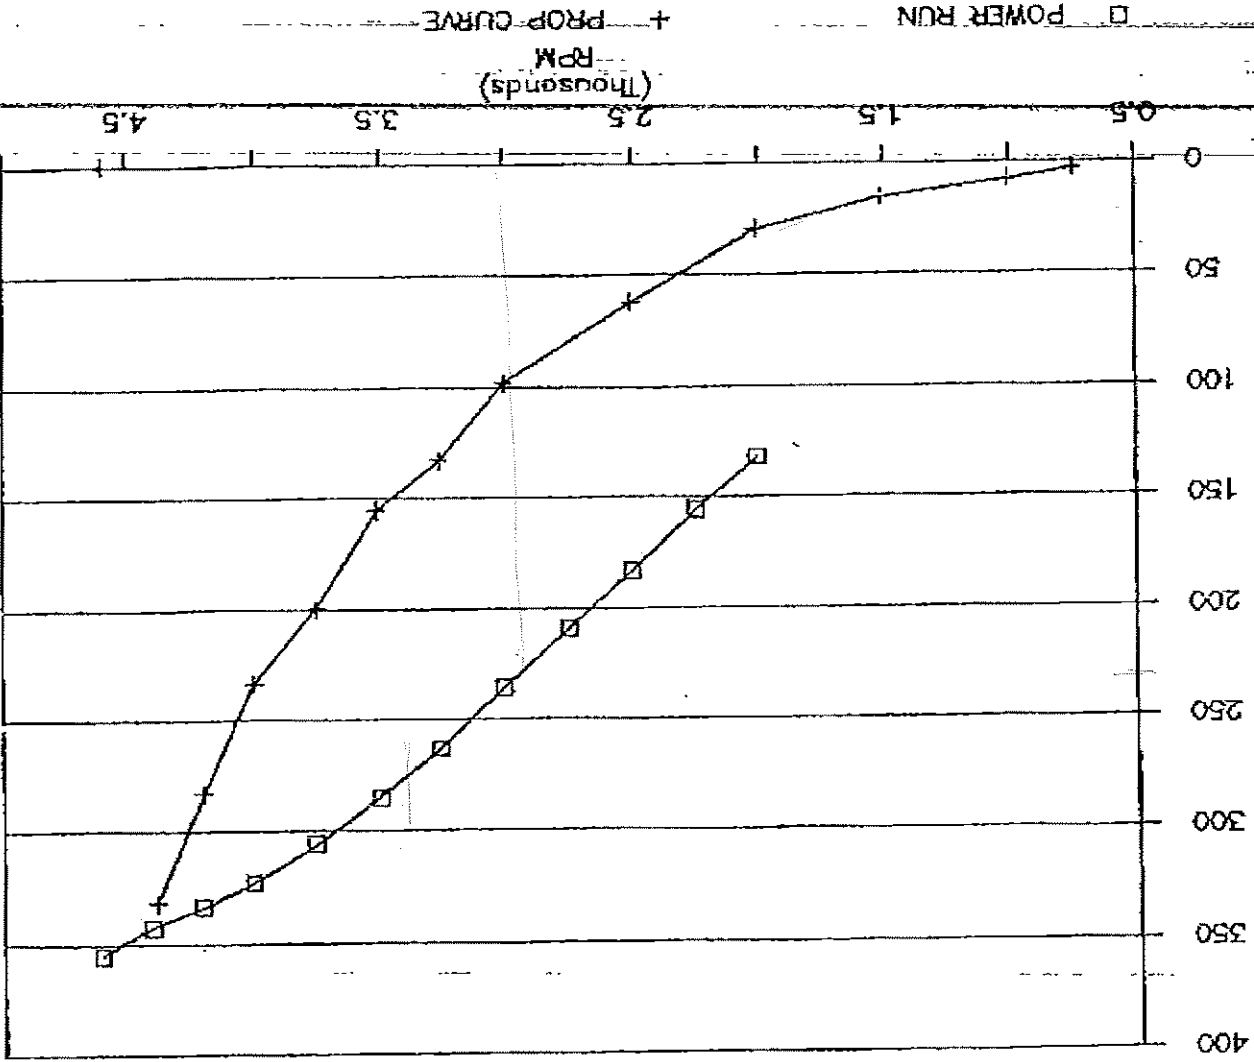

HORSEPOWER

HORSE POWER VS RPM
454 XL HP PRODUCTION ENGINE DATA
Carb, Std.

454 XL HP PRODUCTION ENGINE DATA

TORQUE VS RPM

TORQUE

4.5 FE
100

FUEL CONSUMPTION LBS/HR

454 XL HP PRODUCTION ENGINE DATA

FUEL FLOW VS RPM

CRAB