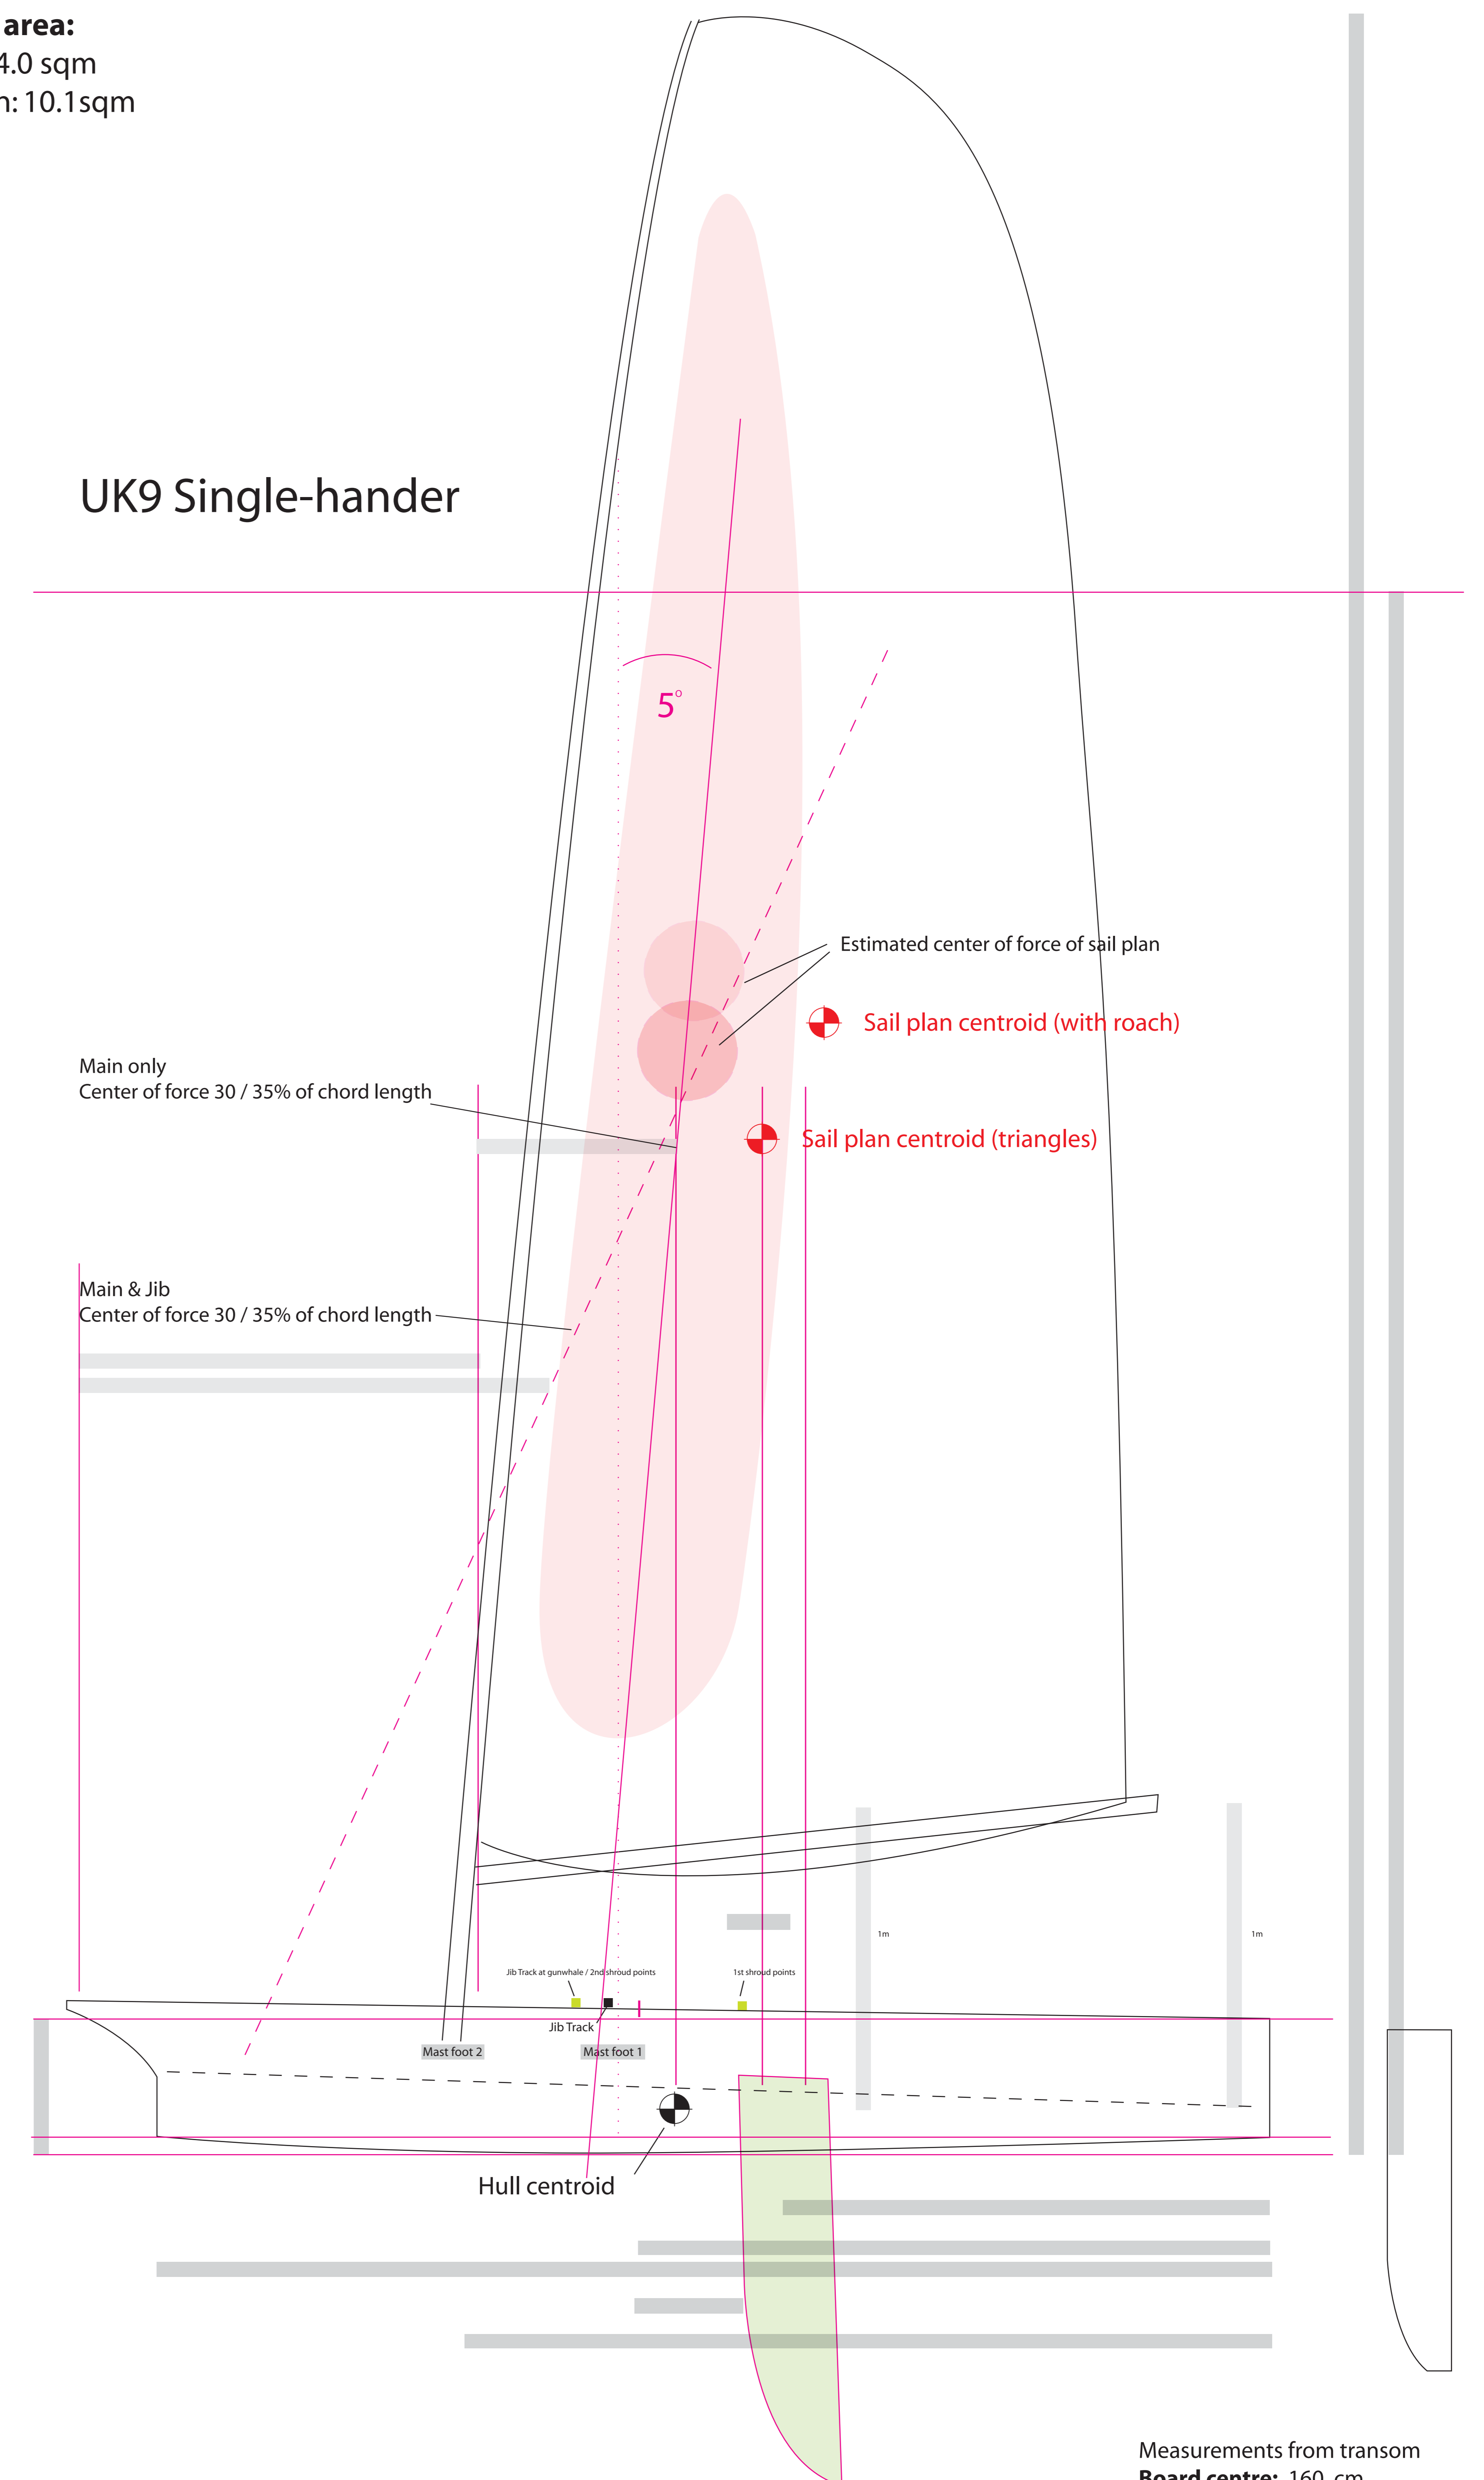

UK9

Scale: 1mm > 1cm

Sail area:
 Jib: 4.0 sqm
 Main: 10.1sqm

UK9 Single-hander

Measurements from transom
Board centre: 160 cm
Mast double-handed: 210 cm
Mast single-handed: 267 cm
Shroud from mast: 40 cm